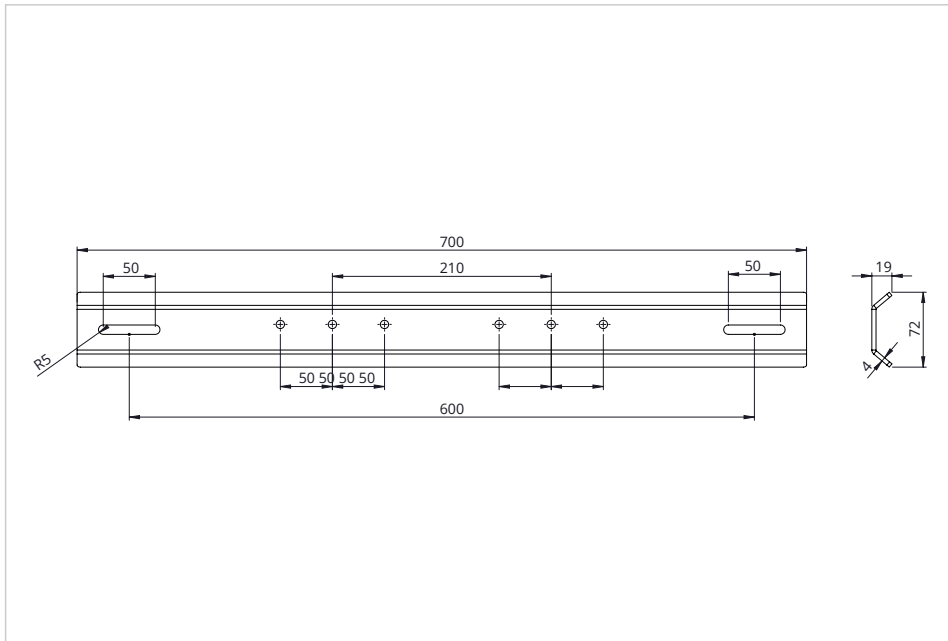

Article data sheet

Specifications

Article dimensions	700 x 72 x - mm
Total dimensions	- x - x 19 mm
Package contents	Mounting material, Mounting instruction
Product warranty	2 years

Logistics

GTIN	8713797100991
Article number	7-811931
Customs tariff number	940310980000
Quantity	1 piece
Packing dimensions	90 x 35 x 720 mm
Weight (gross/net)	1.97 kg / 1.83 kg