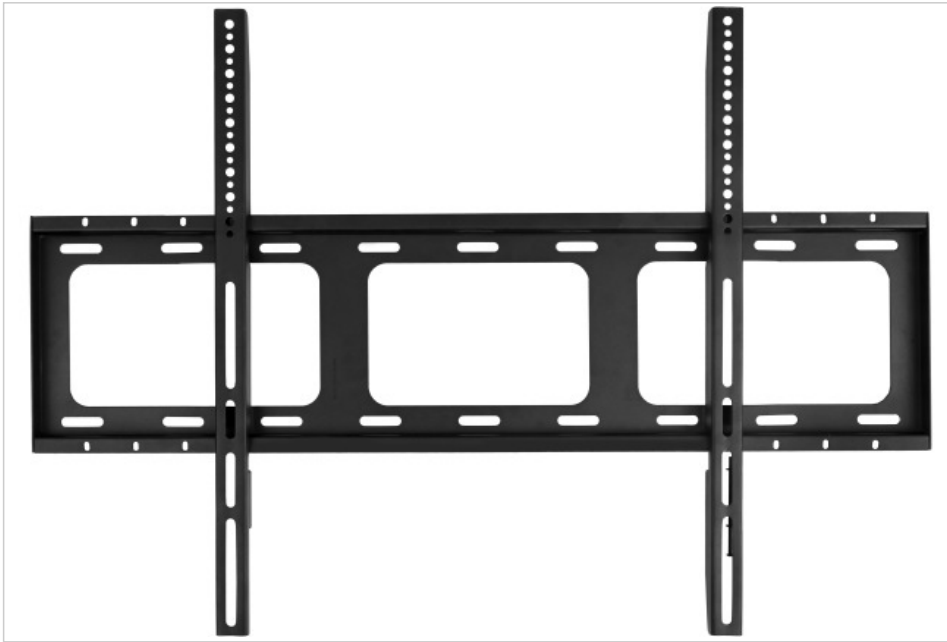

Article data sheet

Highlights

- Ultra low-profile mounting solution
- Easy installation
- VESA 200x200 up to 800x600 display interface
- Black powdercoated steel
- Security lock screw

Wall mount

VESA 200x200-800x600

- Very low mounting profile of 35mm from the wall
- Lock the screen in place with the security lock screws for maximum safety

Art.No. **7-818111**

GTIN **8713797106290**

Article data sheet

Specifications

Article dimensions	911 x 635 x 40 mm
Total dimensions	911 x 635 x 40 mm
Mounting interface	VESA 200x200 up to 800x600 display interface
Package contents	Mounting material, Mounting instruction
Maximum screen weight	120.00 kg
Cable compartment	No

Logistics

GTIN	8713797106290
Article number	7-818111
Customs tariff number	940399109000
Quantity	1 piece
Packing dimensions	270 x 50 x 1010 mm
Weight (gross/net)	6.50 kg / 6.00 kg

Article data sheet

Product overview