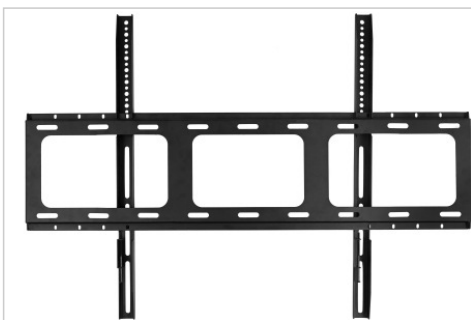

Article data sheet

Highlights

- Ultra low-profile mounting solution
- Easy installation
- VESA 200x200 up to 800x600 display interface
- Black powdercoated steel
- Security lock screw

Wall mount

VESA 200x200-800x600

- Very low mounting profile of 35mm from the wall
- Lock the screen in place with the security lock screws for maximum safety

Art.No. **7-818111**

GTIN **8713797106290**

Article data sheet

Specifications

Article dimensions	911 x 635 x 40 mm
Total dimensions	911 x 635 x 40 mm
Mounting interface	VESA 200x200 up to 800x600 display interface
Package contents	Mounting material, Mounting instruction
Maximum screen weight	120.00 kg
Cable compartment	No

Logistics

GTIN	8713797106290
Article number	7-818111
Customs tariff number	940399109000
Quantity	1 piece
Packing dimensions	270 x 50 x 1010 mm
Weight (gross/net)	6.50 kg / 6.00 kg

Article data sheet

Product overview