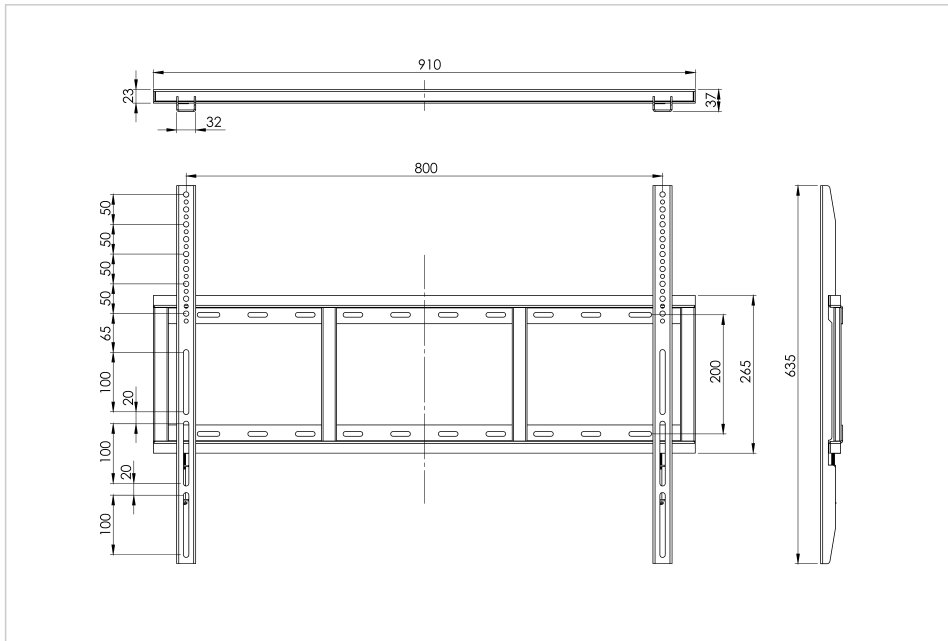

Article data sheet

Highlights

- Ultra low-profile mounting solution
- Easy installation
- VESA 200x200 up to 800x600 display interface
- Black powdercoated steel
- Security lock screw

Wall mount

VESA 200x200-800x600

- Very low mounting profile of 35mm from the wall
- Lock the screen in place with the security lock screws for maximum safety

Art.No. **7-818111**

GTIN **8713797106290**

Article data sheet

Specifications

Article dimensions	911 x 635 x 40 mm
Total dimensions	911 x 635 x 40 mm
Mounting interface	VESA 200x200 up to 800x600 display interface
Package contents	Mounting material, Mounting instruction
Maximum screen weight	120.00 kg
Cable compartment	No

Logistics

GTIN	8713797106290
Article number	7-818111
Customs tariff number	940399109000
Quantity	1 piece
Packing dimensions	270 x 50 x 1010 mm
Weight (gross/net)	6.50 kg / 6.00 kg

Article data sheet

Product overview

Article name	Article number	GTIN/EAN	Minimum order quantity
Legamaster wall mount VESA 200x200-800x600	7-818111	8713797106290	1
Legamaster wall mount VESA 200x200-400x400	7-818141	8713797111300	1