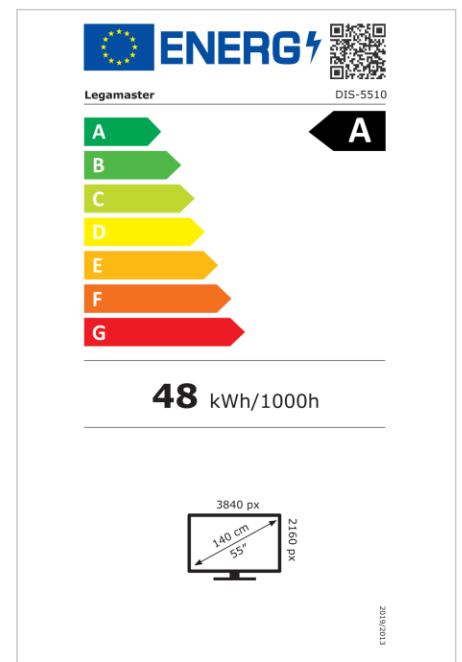

DISCOVER 2 professional display DIS-5510 EU

- Legamaster DISCOVER range of professional displays offers a cost-efficient solution to upgrade presentations in both corporate and educational settings
- Available from 43 to 98 inch, the DISCOVER displays are made especially for medium to big meeting-spaces or classrooms
- Onboard, users can find a web-browser, media player and office document player that offer basic functionality without any connected devices needed
- A basic and local narrow casting app is pre-installed on the device providing a basic public information display functionality but it also has a central management content display integration App using an external service solution providing a scalable control of the displayed content
- An integrated tiling tool will provide support for up to a 3x3 videowall solution without the need of purchasing any additional hardware
- Connecting the DISCOVER professional displays to an external source, using an AirServer Connect for full casting and mirroring options or using the displays together with a video conferencing camera and OPS computer will offer users a full, professional presentation solution
- 1% for the Planet certified: you are choosing a very energy-efficient and durable screen and contributing to sustainability projects and environmental protection across the world