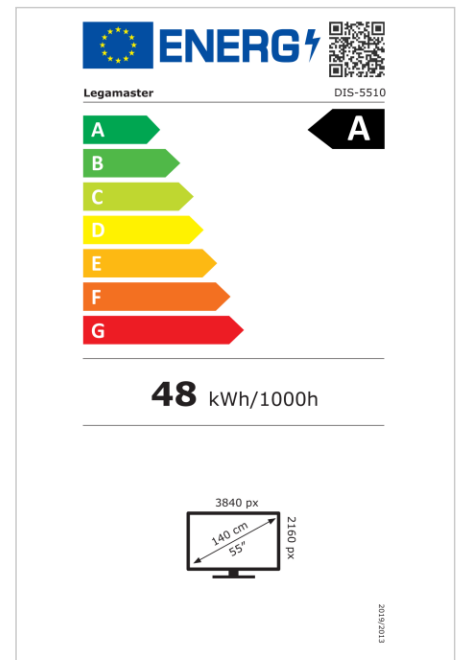

- Free OTA updates
- Landscape/Portrait Support
- Haze level 25%
- Integrated Videowall tool up to 3x3
- Integrated rotation sensor
- Compatible with E-Share Casting solution
- Android 11
- USB-C (up to 65W + DP 1.2)
- 1x HDMI output
- 2x HDMI input
- 1% for the Planet certified

Art.No. **7-805110-55-UK**

GTIN **8713797106948**

DISCOVER 2 professional display

DIS-5510 UK

Display

- Display diagonal: 55 inch
- Display technology: LCD
- Panel type: IPS
- Backlight type: Direct LED
- Display resolution: 3840 x 2160 px | 4K Ultra HD
- Display brightness: 450 cd/m²
- Display number of colours: 1.073 billion colours
- Contrast ratio (static): 4000:1
- Contrast ratio (dynamic): 10000:1
- Aspect ratio: 16:9
- Display refresh rate: 60 fps
- Response time: 6.5 ms
- Viewing angle: H: 178° / V: 178°
- Display control: IR remote controller, Ethernet, RS-232C
- Lifespan: 50000 hours
- Durability: 18/7
- Screen orientation: Landscape, Portrait