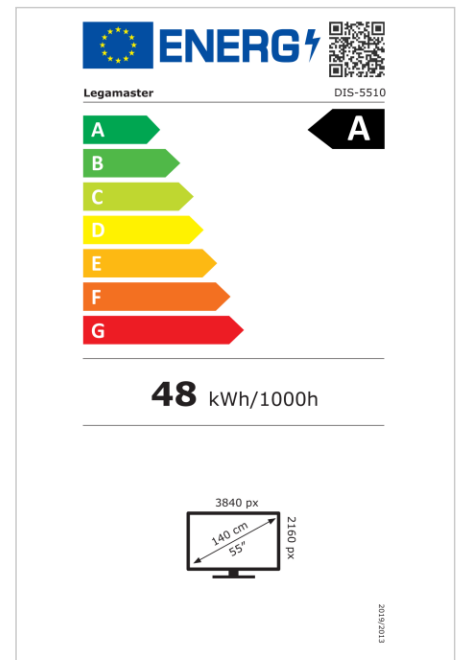

DISCOVER 2 professional display DIS-5510 CH

- Legamaster DISCOVER range of professional displays offers a cost-efficient solution to upgrade presentations in both corporate and educational settings
- Available from 43 to 98 inch, the DISCOVER displays are made especially for medium to big meeting-spaces or classrooms
- Onboard, users can find a web-browser, media player and office document player that offer basic functionality without any connected devices needed
- A basic and local narrow casting app is pre-installed on the device providing a basic public information display functionality but it also has a central management content display integration App using an external service solution providing a scalable control of the displayed content
- An integrated tiling tool will provide support for up to a 3x3 videowall solution without the need of purchasing any additional hardware
- Connecting the DISCOVER professional displays to an external source, using an AirServer Connect for full casting and mirroring options or using the displays together with a video conferencing camera and OPS computer will offer users a full, professional presentation solution
- 1% for the Planet certified: you are choosing a very energy-efficient and durable screen and contributing to sustainability projects and environmental protection across the world