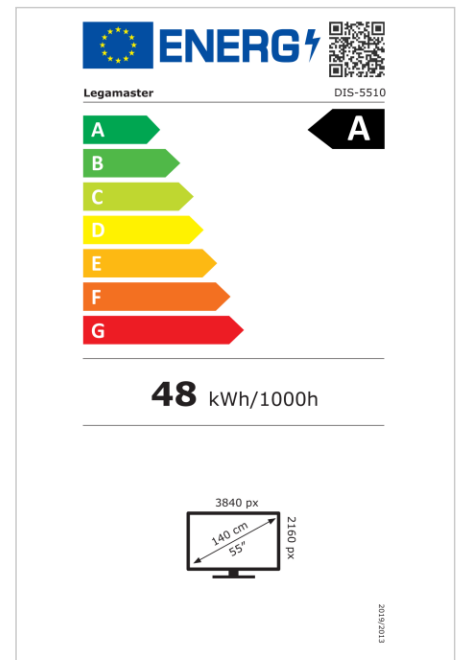

- Free OTA updates
- Landscape/Portrait Support
- Haze level 25%
- Integrated Videowall tool up to 3x3
- Integrated rotation sensor
- Compatible with E-Share Casting solution
- Android 11
- USB-C (up to 65W + DP 1.2)
- 1x HDMI output
- 2x HDMI input
- 1% for the Planet certified

Art.No. **7-805110-55-CH**

GTIN **8713797106955**

DISCOVER 2 professional display

DIS-5510 CH

Display

- Display diagonal: 55 inch
- Display technology: LCD
- Panel type: IPS
- Backlight type: Direct LED
- Display resolution: 3840 x 2160 px | 4K Ultra HD
- Display brightness: 450 cd/m²
- Display number of colours: 1.073 billion colours
- Contrast ratio (static): 4000:1
- Contrast ratio (dynamic): 10000:1
- Aspect ratio: 16:9
- Display refresh rate: 60 fps
- Response time: 6.5 ms
- Viewing angle: H: 178° / V: 178°
- Display control: IR remote controller, Ethernet, RS-232C
- Lifespan: 50000 hours
- Durability: 18/7
- Screen orientation: Landscape, Portrait