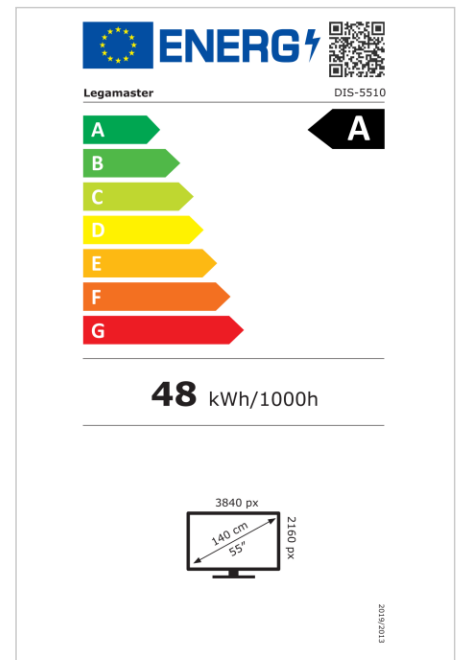

- Free OTA updates
- Landscape/Portrait Support
- Haze level 25%
- Integrated Videowall tool up to 3x3
- Integrated rotation sensor
- Compatible with E-Share Casting solution
- Android 11
- USB-C (up to 65W + DP 1.2)
- 1x HDMI output
- 2x HDMI input
- 1% for the Planet certified

Art.No. **7-805110-55-US**

GTIN **8713797106962**

DISCOVER 2 professional display

DIS-5510 US

Display

- Display diagonal: 55 inch
- Display technology: LCD
- Panel type: IPS
- Backlight type: Direct LED
- Display resolution: 3840 x 2160 px | 4K Ultra HD
- Display brightness: 450 cd/m²
- Display number of colours: 1.073 billion colours
- Contrast ratio (static): 4000:1
- Contrast ratio (dynamic): 10000:1
- Aspect ratio: 16:9
- Display refresh rate: 60 fps
- Response time: 6.5 ms
- Viewing angle: H: 178° / V: 178°
- Display control: IR remote controller, Ethernet, RS-232C
- Lifespan: 50000 hours
- Durability: 18/7
- Screen orientation: Landscape, Portrait