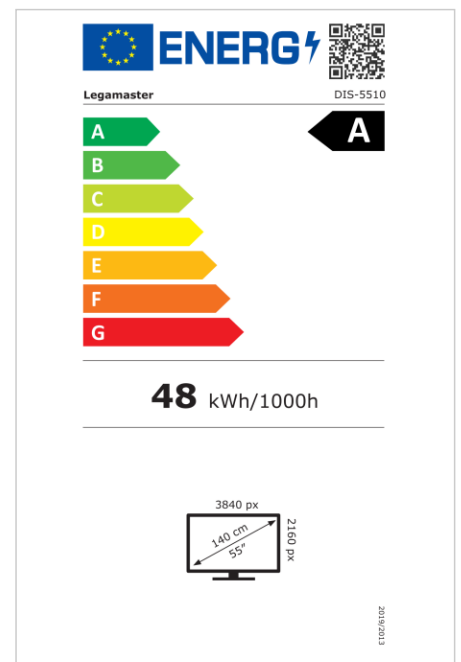

- Free OTA updates
- Landscape/Portrait Support
- Haze level 25%
- Integrated Videowall tool up to 3x3
- Integrated rotation sensor
- Compatible with E-Share Casting solution
- Android 11
- USB-C (up to 65W + DP 1.2)
- 1x HDMI output
- 2x HDMI input
- 1% for the Planet certified

Art.No. **7-805110-55-AR**

GTIN **8713797106979**

DISCOVER 2 professional display

DIS-5510 AR

Display

- Display diagonal: 55 inch
- Display technology: LCD
- Panel type: IPS
- Backlight type: Direct LED
- Display resolution: 3840 x 2160 px | 4K Ultra HD
- Display brightness: 450 cd/m²
- Display number of colours: 1.073 billion colours
- Contrast ratio (static): 4000:1
- Contrast ratio (dynamic): 10000:1
- Aspect ratio: 16:9
- Display refresh rate: 60 fps
- Response time: 6.5 ms
- Viewing angle: H: 178° / V: 178°
- Display control: IR remote controller, Ethernet, RS-232C
- Lifespan: 50000 hours
- Durability: 18/7
- Screen orientation: Landscape, Portrait