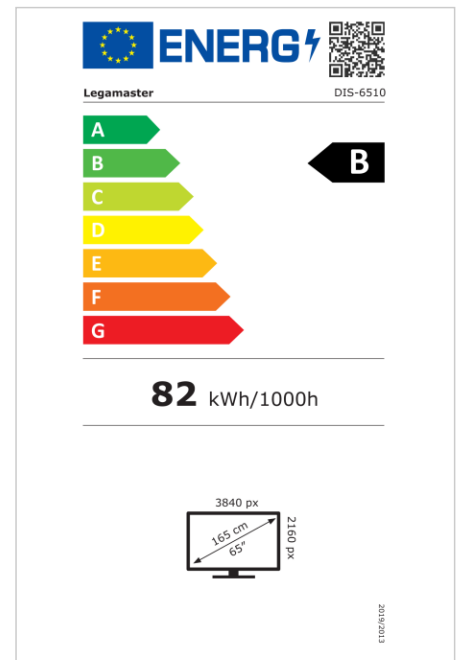

- Free OTA updates
- Landscape/Portrait Support
- Haze level 25%
- Integrated Videowall tool up to 3x3
- Integrated rotation sensor
- Compatible with E-Share Casting solution
- Android 11
- USB-C (up to 65W + DP 1.2)
- 1x HDMI output
- 3x HDMI input
- OPS slot
- 1% for the Planet certified

Art.No. **7-805110-65-EU**

GTIN **8713797106986**

DISCOVER 2 professional display

DIS-6510 EU

Display

- Display diagonal: 65 inch
- Display technology: LCD
- Panel type: IPS
- Backlight type: Direct LED
- Display resolution: 3840 x 2160 px | 4K Ultra HD
- Display brightness: 500 cd/m²
- Display number of colours: 1.073 billion colours
- Contrast ratio (static): 1200:1
- Contrast ratio (dynamic): 5000:1
- Aspect ratio: 16:9
- Display refresh rate: 60 fps
- Response time: 8 ms
- Viewing angle: H: 178° / V: 178°
- Display control: IR remote controller, Ethernet, RS-232C
- Lifespan: 50000 hours
- Durability: 18/7
- Screen orientation: Landscape, Portrait