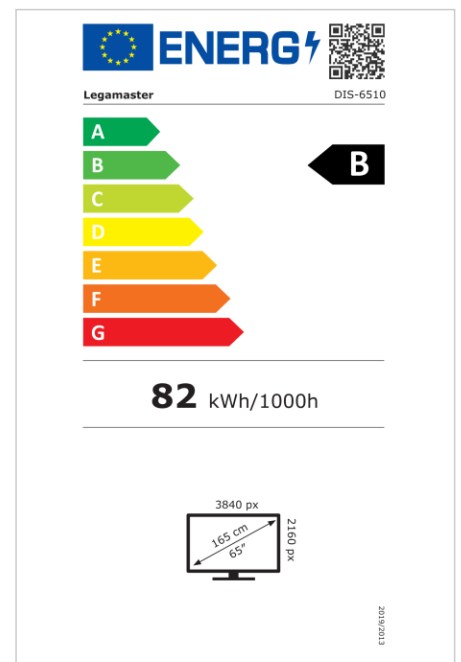

- Free OTA updates
- Landscape/Portrait Support
- Haze level 25%
- Integrated Videowall tool up to 3x3
- Integrated rotation sensor
- Compatible with E-Share Casting solution
- Android 11
- USB-C (up to 65W + DP 1.2)
- 1x HDMI output
- 3x HDMI input
- OPS slot
- 1% for the Planet certified

Art.No. **7-805110-65-UK**

GTIN **8713797106993**

DISCOVER 2 professional display

DIS-6510 UK

Display

- Display diagonal: 65 inch
- Display technology: LCD
- Panel type: IPS
- Backlight type: Direct LED
- Display resolution: 3840 x 2160 px | 4K Ultra HD
- Display brightness: 500 cd/m²
- Display number of colours: 1.073 billion colours
- Contrast ratio (static): 1200:1
- Contrast ratio (dynamic): 5000:1
- Aspect ratio: 16:9
- Display refresh rate: 60 fps
- Response time: 8 ms
- Viewing angle: H: 178° / V: 178°
- Display control: IR remote controller, Ethernet, RS-232C
- Lifespan: 50000 hours
- Durability: 18/7
- Screen orientation: Landscape, Portrait