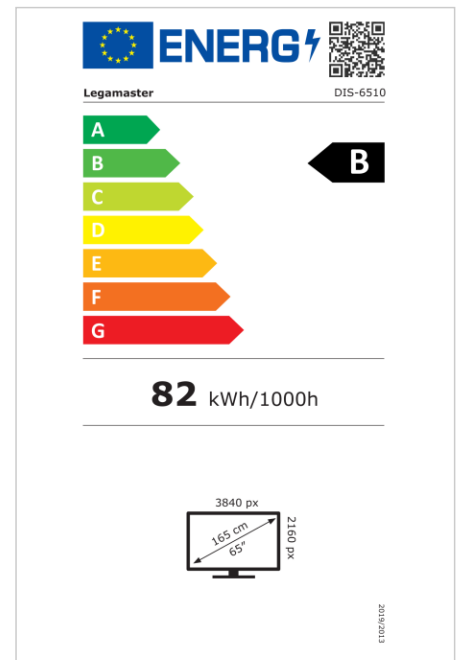

DISCOVER 2 professional display DIS-6510 CH

- Legamaster DISCOVER range of professional displays offers a cost-efficient solution to upgrade presentations in both corporate and educational settings
- Available from 43 to 98 inch, the DISCOVER displays are made especially for medium to big meeting-spaces or classrooms
- Onboard, users can find a web-browser, media player and office document player that offer basic functionality without any connected devices needed
- A basic and local narrow casting app is pre-installed on the device providing a basic public information display functionality but it also has a central management content display integration App using an external service solution providing a scalable control of the displayed content
- An integrated tiling tool will provide support for up to a 3x3 videowall solution without the need of purchasing any additional hardware
- Connecting the DISCOVER professional displays to an external source, using an AirServer Connect for full casting and mirroring options or using the displays together with a video conferencing camera and OPS computer will offer users a full, professional presentation solution
- 1% for the Planet certified: you are choosing a very energy-efficient and durable screen and contributing to sustainability projects and environmental protection across the world