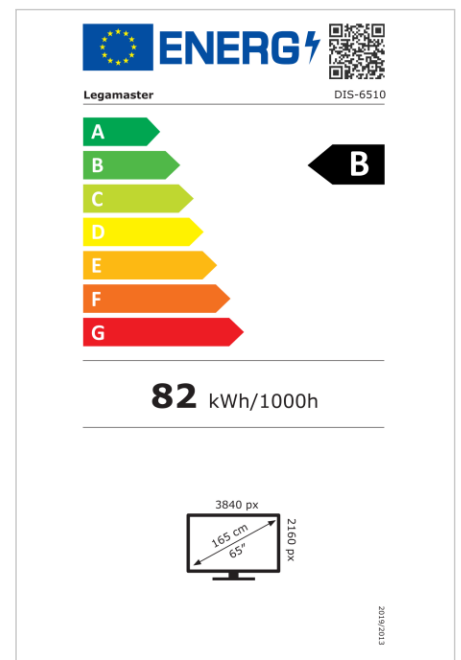

- Free OTA updates
- Landscape/Portrait Support
- Haze level 25%
- Integrated Videowall tool up to 3x3
- Integrated rotation sensor
- Compatible with E-Share Casting solution
- Android 11
- USB-C (up to 65W + DP 1.2)
- 1x HDMI output
- 3x HDMI input
- OPS slot
- 1% for the Planet certified

Art.No. **7-805110-65-US**

GTIN **8713797107013**

DISCOVER 2 professional display

DIS-6510 US

Display

- Display diagonal: 65 inch
- Display technology: LCD
- Panel type: IPS
- Backlight type: Direct LED
- Display resolution: 3840 x 2160 px | 4K Ultra HD
- Display brightness: 500 cd/m²
- Display number of colours: 1.073 billion colours
- Contrast ratio (static): 1200:1
- Contrast ratio (dynamic): 5000:1
- Aspect ratio: 16:9
- Display refresh rate: 60 fps
- Response time: 8 ms
- Viewing angle: H: 178° / V: 178°
- Display control: IR remote controller, Ethernet, RS-232C
- Lifespan: 50000 hours
- Durability: 18/7
- Screen orientation: Landscape, Portrait