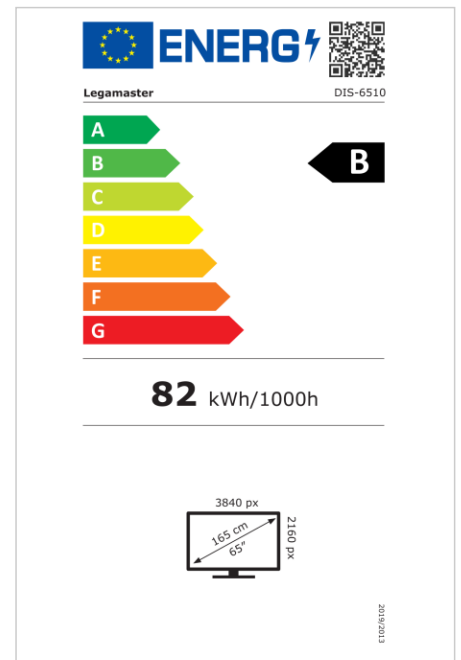

- Free OTA updates
- Landscape/Portrait Support
- Haze level 25%
- Integrated Videowall tool up to 3x3
- Integrated rotation sensor
- Compatible with E-Share Casting solution
- Android 11
- USB-C (up to 65W + DP 1.2)
- 1x HDMI output
- 3x HDMI input
- OPS slot
- 1% for the Planet certified

Art.No. **7-805110-65-AR**

GTIN **8713797107020**

DISCOVER 2 professional display

DIS-6510 AR

Display

- Display diagonal: 65 inch
- Display technology: LCD
- Panel type: IPS
- Backlight type: Direct LED
- Display resolution: 3840 x 2160 px | 4K Ultra HD
- Display brightness: 500 cd/m²
- Display number of colours: 1.073 billion colours
- Contrast ratio (static): 1200:1
- Contrast ratio (dynamic): 5000:1
- Aspect ratio: 16:9
- Display refresh rate: 60 fps
- Response time: 8 ms
- Viewing angle: H: 178° / V: 178°
- Display control: IR remote controller, Ethernet, RS-232C
- Lifespan: 50000 hours
- Durability: 18/7
- Screen orientation: Landscape, Portrait