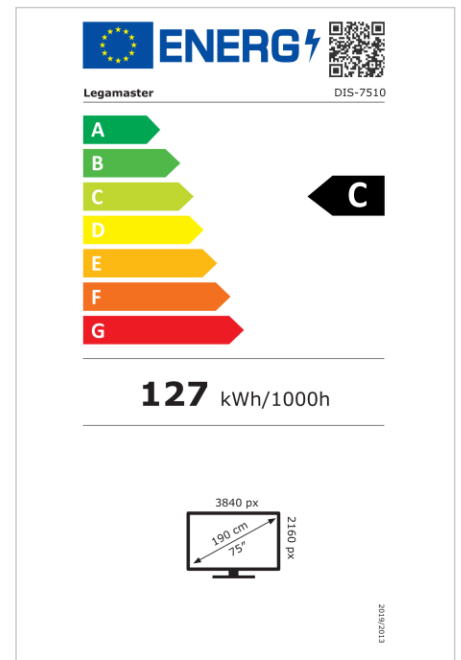

DISCOVER 2 professional display DIS-7510 EU

- Legamaster DISCOVER range of professional displays offers a cost-efficient solution to upgrade presentations in both corporate and educational settings
- Available from 43 to 98 inch, the DISCOVER displays are made especially for medium to big meeting-spaces or classrooms
- Onboard, users can find a web-browser, media player and office document player that offer basic functionality without any connected devices needed
- A basic and local narrow casting app is pre-installed on the device providing a basic public information display functionality but it also has a central management content display integration App using an external service solution providing a scalable control of the displayed content
- An integrated tiling tool will provide support for up to a 3x3 videowall solution without the need of purchasing any additional hardware
- Connecting the DISCOVER professional displays to an external source, using an AirServer Connect for full casting and mirroring options or using the displays together with a video conferencing camera and OPS computer will offer users a full, professional presentation solution
- 1% for the Planet certified: you are choosing a very energy-efficient and durable screen and contributing to sustainability projects and environmental protection across the world