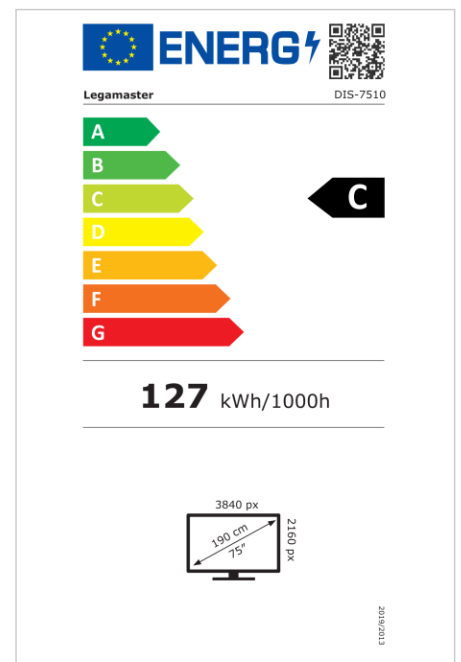

- Free OTA updates
- Landscape/Portrait Support
- Haze level 25%
- Integrated Videowall tool up to 3x3
- Integrated rotation sensor
- Compatible with E-Share Casting solution
- Android 11
- USB-C (up to 65W + DP 1.2)
- 1x HDMI output
- 3x HDMI input
- OPS slot
- 1% for the Planet certified

Art.No. **7-805110-75-UK**

GTIN **8713797107044**

DISCOVER 2 professional display

DIS-7510 UK

Display

- Display diagonal: 75 inch
- Display technology: LCD
- Panel type: IPS
- Backlight type: Direct LED
- Display resolution: 3840 x 2160 px | 4K Ultra HD
- Display brightness: 500 cd/m²
- Display number of colours: 1.073 billion colours
- Contrast ratio (static): 1200:1
- Contrast ratio (dynamic): 5000:1
- Aspect ratio: 16:9
- Display refresh rate: 60 fps
- Response time: 8 ms
- Viewing angle: H: 178° / V: 178°
- Display control: IR remote controller, Ethernet, RS-232C
- Lifespan: 50000 hours
- Durability: 18/7
- Screen orientation: Landscape, Portrait