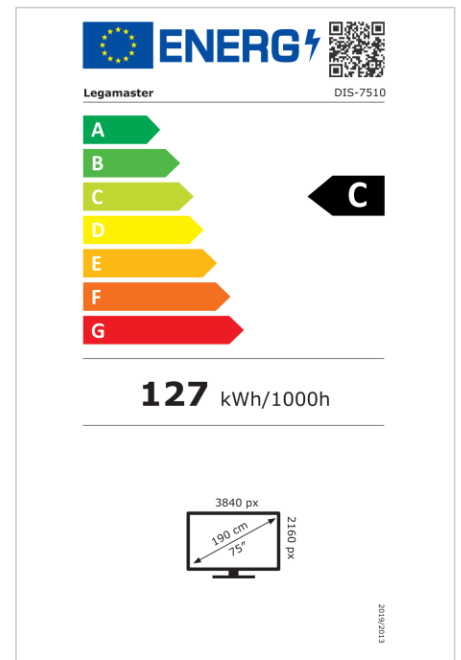

- Free OTA updates
- Landscape/Portrait Support
- Haze level 25%
- Integrated Videowall tool up to 3x3
- Integrated rotation sensor
- Compatible with E-Share Casting solution
- Android 11
- USB-C (up to 65W + DP 1.2)
- 1x HDMI output
- 3x HDMI input
- OPS slot
- 1% for the Planet certified

Art.No. **7-805110-75-CH**

GTIN **8713797107051**

DISCOVER 2 professional display

DIS-7510 CH

Display

- Display diagonal: 75 inch
- Display technology: LCD
- Panel type: IPS
- Backlight type: Direct LED
- Display resolution: 3840 x 2160 px | 4K Ultra HD
- Display brightness: 500 cd/m²
- Display number of colours: 1.073 billion colours
- Contrast ratio (static): 1200:1
- Contrast ratio (dynamic): 5000:1
- Aspect ratio: 16:9
- Display refresh rate: 60 fps
- Response time: 8 ms
- Viewing angle: H: 178° / V: 178°
- Display control: IR remote controller, Ethernet, RS-232C
- Lifespan: 50000 hours
- Durability: 18/7
- Screen orientation: Landscape, Portrait