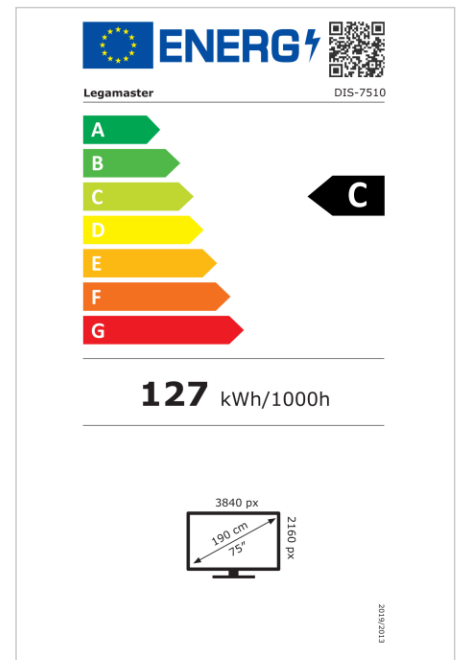

- Free OTA updates
- Landscape/Portrait Support
- Haze level 25%
- Integrated Videowall tool up to 3x3
- Integrated rotation sensor
- Compatible with E-Share Casting solution
- Android 11
- USB-C (up to 65W + DP 1.2)
- 1x HDMI output
- 3x HDMI input
- OPS slot
- 1% for the Planet certified

Art.No. **7-805110-75-US**

GTIN **8713797107068**

DISCOVER 2 professional display

DIS-7510 US

Display

- Display diagonal: 75 inch
- Display technology: LCD
- Panel type: IPS
- Backlight type: Direct LED
- Display resolution: 3840 x 2160 px | 4K Ultra HD
- Display brightness: 500 cd/m²
- Display number of colours: 1.073 billion colours
- Contrast ratio (static): 1200:1
- Contrast ratio (dynamic): 5000:1
- Aspect ratio: 16:9
- Display refresh rate: 60 fps
- Response time: 8 ms
- Viewing angle: H: 178° / V: 178°
- Display control: IR remote controller, Ethernet, RS-232C
- Lifespan: 50000 hours
- Durability: 18/7
- Screen orientation: Landscape, Portrait