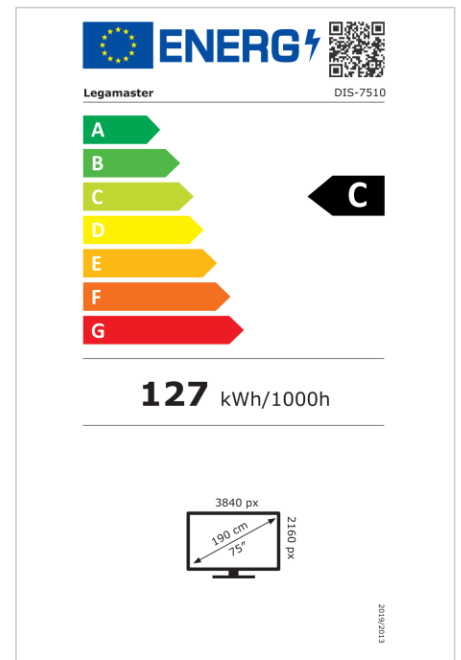

- Free OTA updates
- Landscape/Portrait Support
- Haze level 25%
- Integrated Videowall tool up to 3x3
- Integrated rotation sensor
- Compatible with E-Share Casting solution
- Android 11
- USB-C (up to 65W + DP 1.2)
- 1x HDMI output
- 3x HDMI input
- OPS slot
- 1% for the Planet certified

Art.No. **7-805110-75-AR**

GTIN **8713797107075**

DISCOVER 2 professional display

DIS-7510 AR

Display

- Display diagonal: 75 inch
- Display technology: LCD
- Panel type: IPS
- Backlight type: Direct LED
- Display resolution: 3840 x 2160 px | 4K Ultra HD
- Display brightness: 500 cd/m²
- Display number of colours: 1.073 billion colours
- Contrast ratio (static): 1200:1
- Contrast ratio (dynamic): 5000:1
- Aspect ratio: 16:9
- Display refresh rate: 60 fps
- Response time: 8 ms
- Viewing angle: H: 178° / V: 178°
- Display control: IR remote controller, Ethernet, RS-232C
- Lifespan: 50000 hours
- Durability: 18/7
- Screen orientation: Landscape, Portrait