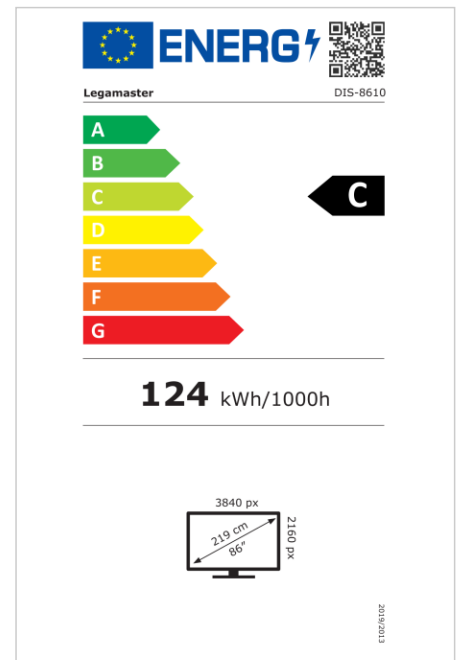

- Free OTA updates
- Landscape/Portrait Support
- Haze level 25%
- Integrated Videowall tool up to 3x3
- Integrated rotation sensor
- Compatible with E-Share Casting solution
- Android 11
- USB-C (up to 65W + DP 1.2)
- 1x HDMI output
- 3x HDMI input
- OPS slot
- 1% for the Planet certified

Art.No. **7-805110-86-EU**

GTIN **8713797107082**

DISCOVER 2 professional display

DIS-8610 EU

Display

- Display diagonal: 86 inch
- Display technology: LCD
- Panel type: IPS
- Backlight type: Direct LED
- Display resolution: 3840 x 2160 px | 4K Ultra HD
- Display brightness: 500 cd/m²
- Display number of colours: 1.073 billion colours
- Contrast ratio (static): 1200:1
- Contrast ratio (dynamic): 5000:1
- Aspect ratio: 16:9
- Display refresh rate: 60 fps
- Response time: 8 ms
- Viewing angle: H: 178° / V: 178°
- Display control: IR remote controller, Ethernet, RS-232C
- Lifespan: 50000 hours
- Durability: 18/7
- Screen orientation: Landscape, Portrait