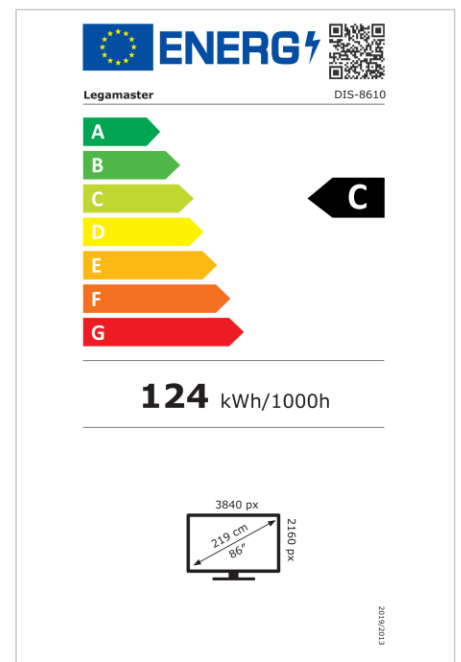

- Free OTA updates
- Landscape/Portrait Support
- Haze level 25%
- Integrated Videowall tool up to 3x3
- Integrated rotation sensor
- Compatible with E-Share Casting solution
- Android 11
- USB-C (up to 65W + DP 1.2)
- 1x HDMI output
- 3x HDMI input
- OPS slot
- 1% for the Planet certified

Art.No. **7-805110-86-UK**

GTIN **8713797107099**

DISCOVER 2 professional display

DIS-8610 UK

Display

- Display diagonal: 86 inch
- Display technology: LCD
- Panel type: IPS
- Backlight type: Direct LED
- Display resolution: 3840 x 2160 px | 4K Ultra HD
- Display brightness: 500 cd/m²
- Display number of colours: 1.073 billion colours
- Contrast ratio (static): 1200:1
- Contrast ratio (dynamic): 5000:1
- Aspect ratio: 16:9
- Display refresh rate: 60 fps
- Response time: 8 ms
- Viewing angle: H: 178° / V: 178°
- Display control: IR remote controller, Ethernet, RS-232C
- Lifespan: 50000 hours
- Durability: 18/7
- Screen orientation: Landscape, Portrait