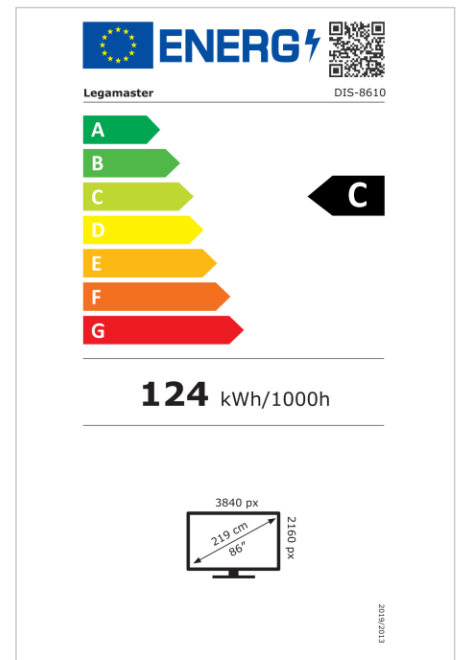

- Free OTA updates
- Landscape/Portrait Support
- Haze level 25%
- Integrated Videowall tool up to 3x3
- Integrated rotation sensor
- Compatible with E-Share Casting solution
- Android 11
- USB-C (up to 65W + DP 1.2)
- 1x HDMI output
- 3x HDMI input
- OPS slot
- 1% for the Planet certified

Art.No. **7-805110-86-CH**

GTIN **8713797107105**

DISCOVER 2 professional display

DIS-8610 CH

Display

- Display diagonal: 86 inch
- Display technology: LCD
- Panel type: IPS
- Backlight type: Direct LED
- Display resolution: 3840 x 2160 px | 4K Ultra HD
- Display brightness: 500 cd/m²
- Display number of colours: 1.073 billion colours
- Contrast ratio (static): 1200:1
- Contrast ratio (dynamic): 5000:1
- Aspect ratio: 16:9
- Display refresh rate: 60 fps
- Response time: 8 ms
- Viewing angle: H: 178° / V: 178°
- Display control: IR remote controller, Ethernet, RS-232C
- Lifespan: 50000 hours
- Durability: 18/7
- Screen orientation: Landscape, Portrait