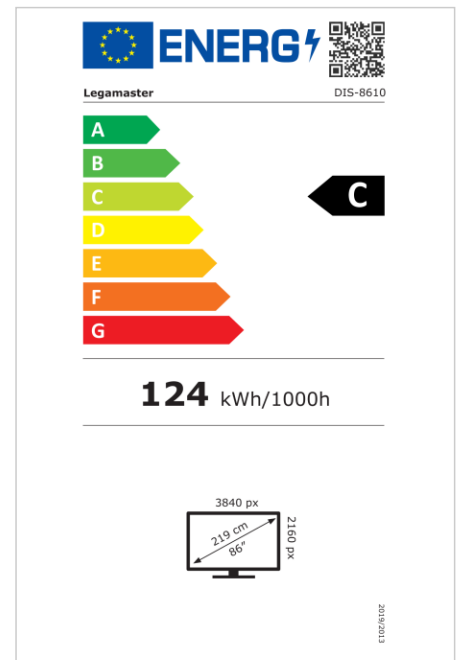

- Free OTA updates
- Landscape/Portrait Support
- Haze level 25%
- Integrated Videowall tool up to 3x3
- Integrated rotation sensor
- Compatible with E-Share Casting solution
- Android 11
- USB-C (up to 65W + DP 1.2)
- 1x HDMI output
- 3x HDMI input
- OPS slot
- 1% for the Planet certified

Art.No. **7-805110-86-US**

GTIN **8713797107112**

DISCOVER 2 professional display

DIS-8610 US

Display

- Display diagonal: 86 inch
- Display technology: LCD
- Panel type: IPS
- Backlight type: Direct LED
- Display resolution: 3840 x 2160 px | 4K Ultra HD
- Display brightness: 500 cd/m²
- Display number of colours: 1.073 billion colours
- Contrast ratio (static): 1200:1
- Contrast ratio (dynamic): 5000:1
- Aspect ratio: 16:9
- Display refresh rate: 60 fps
- Response time: 8 ms
- Viewing angle: H: 178° / V: 178°
- Display control: IR remote controller, Ethernet, RS-232C
- Lifespan: 50000 hours
- Durability: 18/7
- Screen orientation: Landscape, Portrait