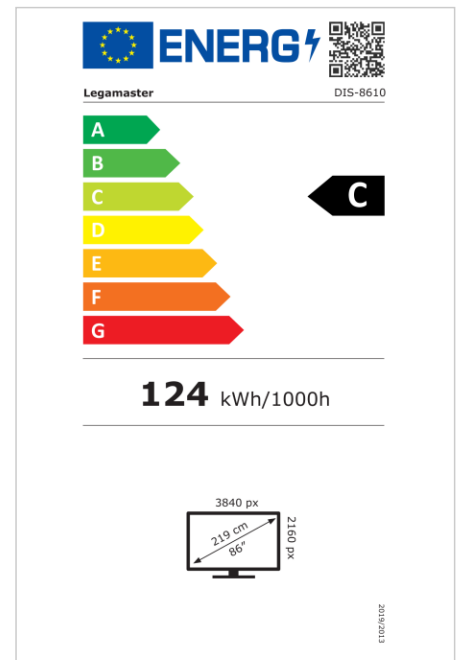

- Free OTA updates
- Landscape/Portrait Support
- Haze level 25%
- Integrated Videowall tool up to 3x3
- Integrated rotation sensor
- Compatible with E-Share Casting solution
- Android 11
- USB-C (up to 65W + DP 1.2)
- 1x HDMI output
- 3x HDMI input
- OPS slot
- 1% for the Planet certified

Art.No. **7-805110-86-AR**

GTIN **8713797107129**

DISCOVER 2 professional display

DIS-8610 AR

Display

- Display diagonal: 86 inch
- Display technology: LCD
- Panel type: IPS
- Backlight type: Direct LED
- Display resolution: 3840 x 2160 px | 4K Ultra HD
- Display brightness: 500 cd/m²
- Display number of colours: 1.073 billion colours
- Contrast ratio (static): 1200:1
- Contrast ratio (dynamic): 5000:1
- Aspect ratio: 16:9
- Display refresh rate: 60 fps
- Response time: 8 ms
- Viewing angle: H: 178° / V: 178°
- Display control: IR remote controller, Ethernet, RS-232C
- Lifespan: 50000 hours
- Durability: 18/7
- Screen orientation: Landscape, Portrait