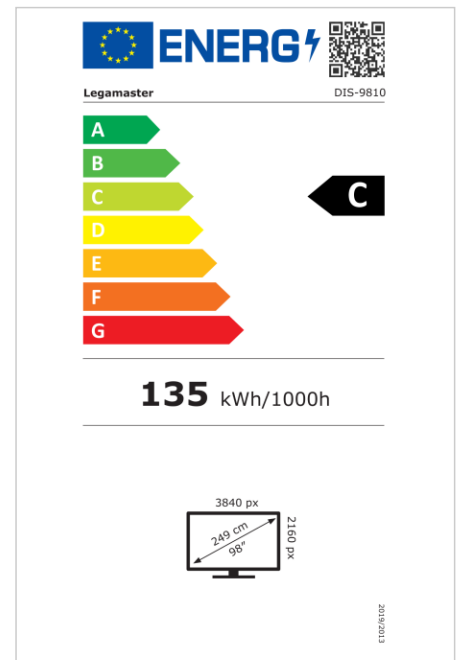

- Free OTA updates
- Landscape/Portrait Support
- Haze level 25%
- Integrated Videowall tool up to 3x3
- Integrated rotation sensor
- Compatible with E-Share Casting solution
- Android 11
- USB-C (up to 65W + DP 1.2)
- 1x HDMI output
- 3x HDMI input
- OPS slot
- 1% for the Planet certified

Art.No. **7-805110-98-CH**

GTIN **8713797107150**

DISCOVER 2 professional display

DIS-9810 CH

Display

- Display diagonal: 98 inch
- Display technology: LCD
- Panel type: IPS
- Backlight type: Direct LED
- Display resolution: 3840 x 2160 px | 4K Ultra HD
- Display brightness: 500 cd/m²
- Display number of colours: 1.073 billion colours
- Contrast ratio (static): 1200:1
- Contrast ratio (dynamic): 5000:1
- Aspect ratio: 16:9
- Display refresh rate: 60 fps
- Response time: 8 ms
- Viewing angle: H: 178° / V: 178°
- Display control: IR remote controller, Ethernet, RS-232C
- Lifespan: 50000 hours
- Durability: 18/7
- Screen orientation: Landscape, Portrait