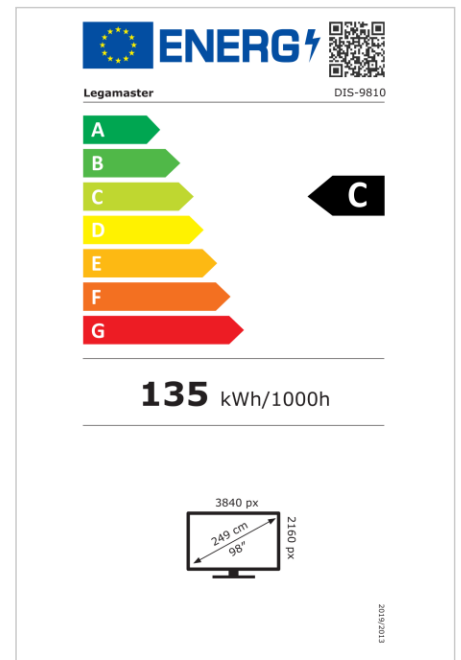

DISCOVER 2 professional display DIS-9810 US

- Legamaster DISCOVER range of professional displays offers a cost-efficient solution to upgrade presentations in both corporate and educational settings
- Available from 43 to 98 inch, the DISCOVER displays are made especially for medium to big meeting-spaces or classrooms
- Onboard, users can find a web-browser, media player and office document player that offer basic functionality without any connected devices needed
- A basic and local narrow casting app is pre-installed on the device providing a basic public information display functionality but it also has a central management content display integration App using an external service solution providing a scalable control of the displayed content
- An integrated tiling tool will provide support for up to a 3x3 videowall solution without the need of purchasing any additional hardware
- Connecting the DISCOVER professional displays to an external source, using an AirServer Connect for full casting and mirroring options or using the displays together with a video conferencing camera and OPS computer will offer users a full, professional presentation solution
- 1% for the Planet certified: you are choosing a very energy-efficient and durable screen and contributing to sustainability projects and environmental protection across the world