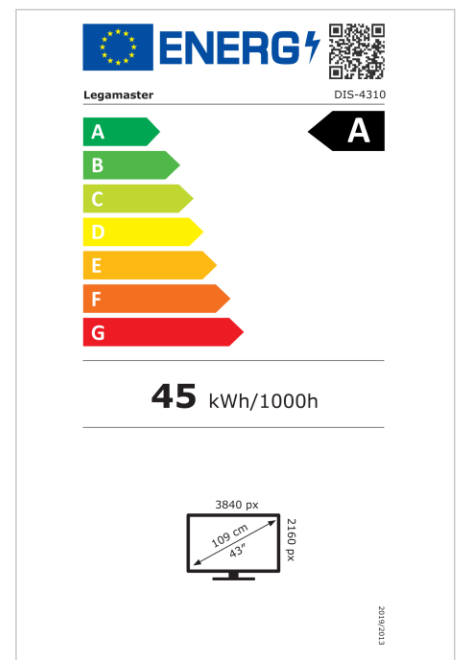

- Free OTA updates
- Landscape/Portrait Support
- Haze level 25%
- Integrated Videowall tool up to 3x3
- Integrated rotation sensor
- Compatible with E-Share Casting solution
- Android 11
- USB-C (up to 65W + DP 1.2)
- 1x HDMI output
- 2x HDMI input
- 1% for the Planet certified

Art.No. **7-805110-43-EU**

GTIN **8713797107846**

DISCOVER 2 professional display

DIS-4310 EU

Display

- Display diagonal: 43 inch
- Display technology: LCD
- Panel type: IPS
- Backlight type: Direct LED
- Display resolution: 3840 x 2160 px | 4K Ultra HD
- Display brightness: 450 cd/m²
- Display number of colours: 1.073 billion colours
- Contrast ratio (static): 6000:1
- Contrast ratio (dynamic): 10000:1
- Aspect ratio: 16:9
- Display refresh rate: 60 fps
- Response time: 6.5 ms
- Viewing angle: H: 178° / V: 178°
- Display control: IR remote controller, Ethernet, RS-232C
- Lifespan: 50000 hours
- Durability: 18/7
- Screen orientation: Landscape, Portrait