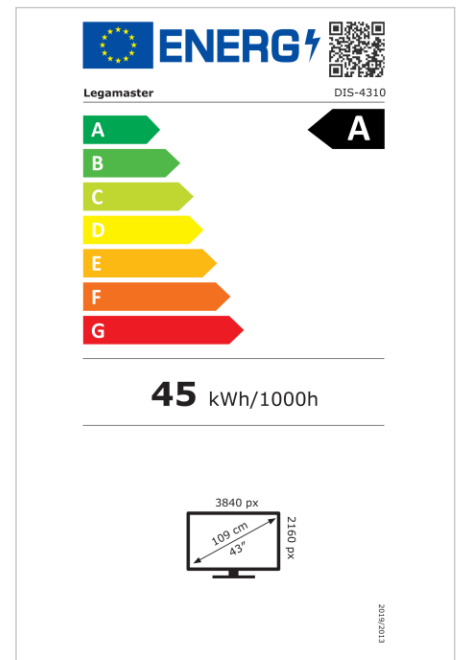

DISCOVER 2 professional display DIS-4310 UK

- Legamaster DISCOVER range of professional displays offers a cost-efficient solution to upgrade presentations in both corporate and educational settings
- Available from 43 to 98 inch, the DISCOVER displays are made especially for medium to big meeting-spaces or classrooms
- Onboard, users can find a web-browser, media player and office document player that offer basic functionality without any connected devices needed
- A basic and local narrow casting app is pre-installed on the device providing a basic public information display functionality but it also has a central management content display integration App using an external service solution providing a scalable control of the displayed content
- An integrated tiling tool will provide support for up to a 3x3 videowall solution without the need of purchasing any additional hardware
- Connecting the DISCOVER professional displays to an external source, using an AirServer Connect for full casting and mirroring options or using the displays together with a video conferencing camera and OPS computer will offer users a full, professional presentation solution
- 1% for the Planet certified: you are choosing a very energy-efficient and durable screen and contributing to sustainability projects and environmental protection across the world