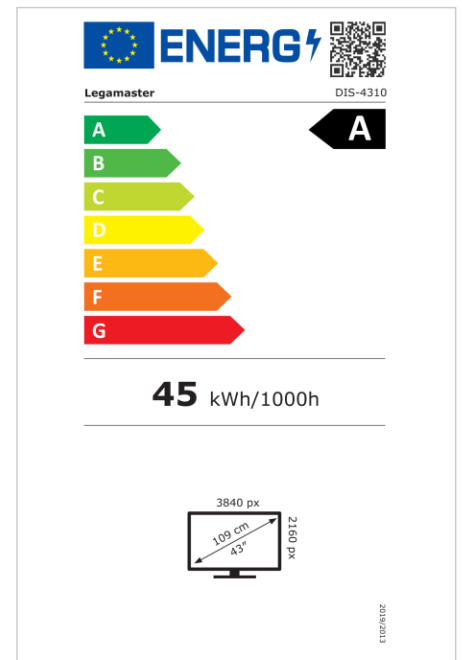

- Free OTA updates
- Landscape/Portrait Support
- Haze level 25%
- Integrated Videowall tool up to 3x3
- Integrated rotation sensor
- Compatible with E-Share Casting solution
- Android 11
- USB-C (up to 65W + DP 1.2)
- 1x HDMI output
- 2x HDMI input
- 1% for the Planet certified

Art.No. **7-805110-43-CH**

GTIN **8713797107860**

DISCOVER 2 professional display

DIS-4310 CH

Display

- Display diagonal: 43 inch
- Display technology: LCD
- Panel type: IPS
- Backlight type: Direct LED
- Display resolution: 3840 x 2160 px | 4K Ultra HD
- Display brightness: 450 cd/m²
- Display number of colours: 1.073 billion colours
- Contrast ratio (static): 6000:1
- Contrast ratio (dynamic): 10000:1
- Aspect ratio: 16:9
- Display refresh rate: 60 fps
- Response time: 6.5 ms
- Viewing angle: H: 178° / V: 178°
- Display control: IR remote controller, Ethernet, RS-232C
- Lifespan: 50000 hours
- Durability: 18/7
- Screen orientation: Landscape, Portrait