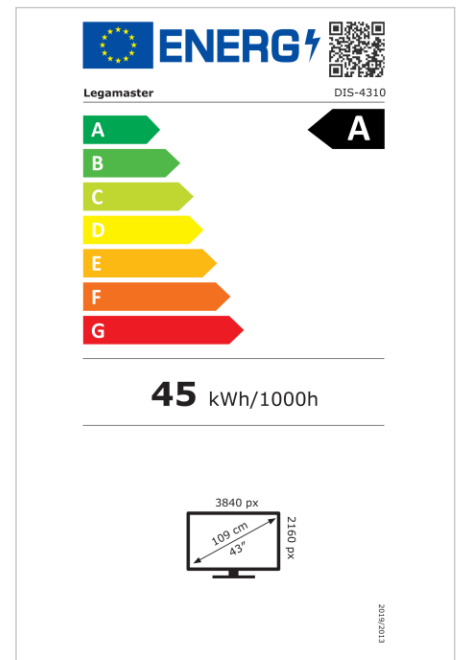

- Free OTA updates
- Landscape/Portrait Support
- Haze level 25%
- Integrated Videowall tool up to 3x3
- Integrated rotation sensor
- Compatible with E-Share Casting solution
- Android 11
- USB-C (up to 65W + DP 1.2)
- 1x HDMI output
- 2x HDMI input
- 1% for the Planet certified

Art.No. **7-805110-43-US**

GTIN **8713797107877**

DISCOVER 2 professional display

DIS-4310 US

Display

- Display diagonal: 43 inch
- Display technology: LCD
- Panel type: IPS
- Backlight type: Direct LED
- Display resolution: 3840 x 2160 px | 4K Ultra HD
- Display brightness: 450 cd/m²
- Display number of colours: 1.073 billion colours
- Contrast ratio (static): 6000:1
- Contrast ratio (dynamic): 10000:1
- Aspect ratio: 16:9
- Display refresh rate: 60 fps
- Response time: 6.5 ms
- Viewing angle: H: 178° / V: 178°
- Display control: IR remote controller, Ethernet, RS-232C
- Lifespan: 50000 hours
- Durability: 18/7
- Screen orientation: Landscape, Portrait