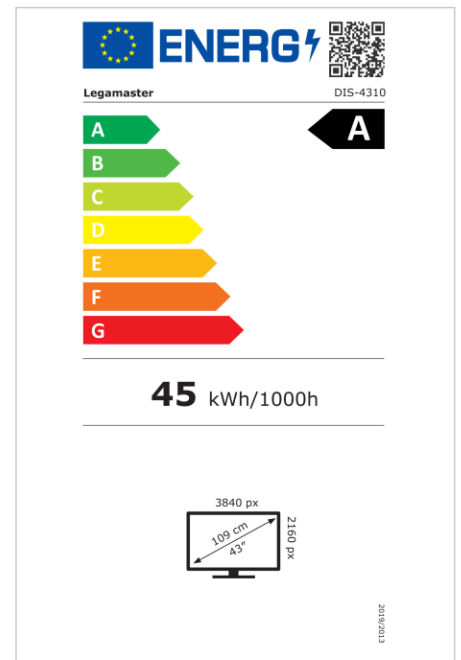

DISCOVER 2 professional display DIS-4310 AR

- Legamaster DISCOVER range of professional displays offers a cost-efficient solution to upgrade presentations in both corporate and educational settings
- Available from 43 to 98 inch, the DISCOVER displays are made especially for medium to big meeting-spaces or classrooms
- Onboard, users can find a web-browser, media player and office document player that offer basic functionality without any connected devices needed
- A basic and local narrow casting app is pre-installed on the device providing a basic public information display functionality but it also has a central management content display integration App using an external service solution providing a scalable control of the displayed content
- An integrated tiling tool will provide support for up to a 3x3 videowall solution without the need of purchasing any additional hardware
- Connecting the DISCOVER professional displays to an external source, using an AirServer Connect for full casting and mirroring options or using the displays together with a video conferencing camera and OPS computer will offer users a full, professional presentation solution
- 1% for the Planet certified: you are choosing a very energy-efficient and durable screen and contributing to sustainability projects and environmental protection across the world