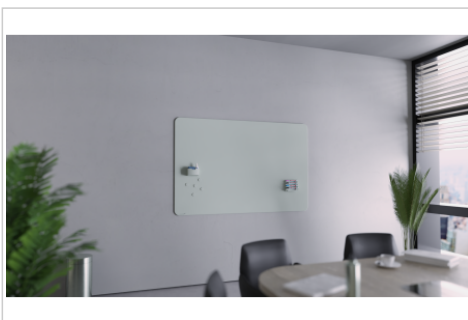

Recommended accessories

- Glassboard magnet sage green 5pcs (Art.No. 7-181634)
- Glassboard marker holder sage green (Art.No. 7-122134)
- Glassboard accessory holder sage green (Art.No. 7-122734)
- Accessory starter kit for glassboards 11-piece (Art.No. 7-125200)

Art.No. **7-104363**

GTIN **8713797108195**