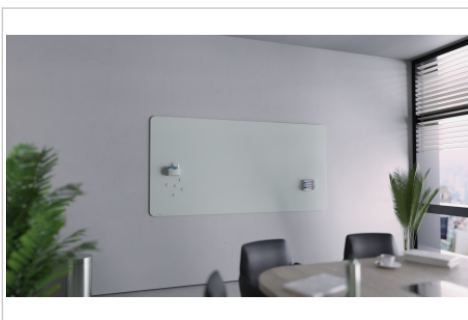

Recommended accessories

- Glassboard magnet sage green 5pcs (Art.No. 7-181634)
- Glassboard marker holder sage green (Art.No. 7-122134)
- Glassboard accessory holder sage green (Art.No. 7-122734)
- Accessory starter kit for glassboards 11-piece (Art.No. 7-125200)

Art.No. **7-104364**

GTIN **8713797108201**