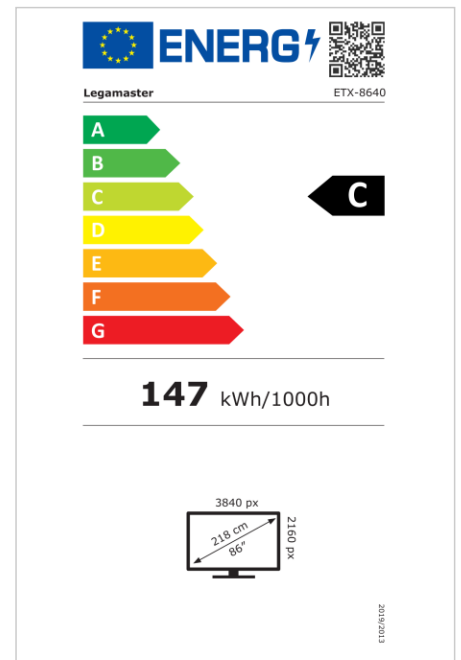

- Android 13 (upgradable)
- Etched anti-glare glass
- 3x HDMI input
- 1x HDMI output
- USB-C (up to 100W + DP 1.2)
- Built-in wireless sharing options (LegaShare)
- Zero-gap bonded panel with high contrast & brightness
- OPS slot
- High precision infrared technology with 50 touchpoints
- Free OTA updates
- Up to 8 years of warranty
- 1% for the Planet certified

Art.No. **7-803140-86UK**

GTIN **8713797109727**

EVOLVE 2 touch monitor

ETX-8640 UK

Display

- Display diagonal: 86 inch
- Display technology: LCD
- Panel type: IPS
- Backlight type: Direct LED
- Display resolution: 3840 x 2160 px | 4K Ultra HD
- Display brightness: 450 cd/m²
- Display number of colours: 1.073 billion colours
- Contrast ratio (static): 4000:1
- Contrast ratio (dynamic): Up to 10000:1
- Aspect ratio: 16:9
- Display refresh rate: 60 fps
- Response time: 8 ms
- Viewing angle: H: 178° / V: 178°
- Display control: IR remote controller, Keypad, RS-232C, Touch OSD, Ethernet
- Lifespan: 50000 hours
- Durability: 18/7
- Screen orientation: Landscape