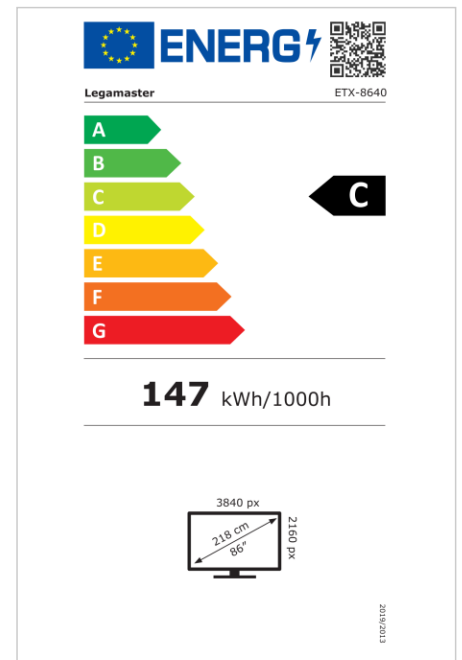

- Android 13 (upgradable)
- Etched anti-glare glass
- 3x HDMI input
- 1x HDMI output
- USB-C (up to 100W + DP 1.2)
- Built-in wireless sharing options (LegaShare)
- Zero-gap bonded panel with high contrast & brightness
- OPS slot
- High precision infrared technology with 50 touchpoints
- Free OTA updates
- Up to 8 years of warranty
- 1% for the Planet certified

Art.No. **7-803140-86US**

GTIN **8713797109741**

EVOLVE 2 touch monitor

ETX-8640 US

Display

- Display diagonal: 86 inch
- Display technology: LCD
- Panel type: IPS
- Backlight type: Direct LED
- Display resolution: 3840 x 2160 px | 4K Ultra HD
- Display brightness: 450 cd/m²
- Display number of colours: 1.073 billion colours
- Contrast ratio (static): 4000:1
- Contrast ratio (dynamic): Up to 10000:1
- Aspect ratio: 16:9
- Display refresh rate: 60 fps
- Response time: 8 ms
- Viewing angle: H: 178° / V: 178°
- Display control: IR remote controller, Keypad, RS-232C, Touch OSD, Ethernet
- Lifespan: 50000 hours
- Durability: 18/7
- Screen orientation: Landscape