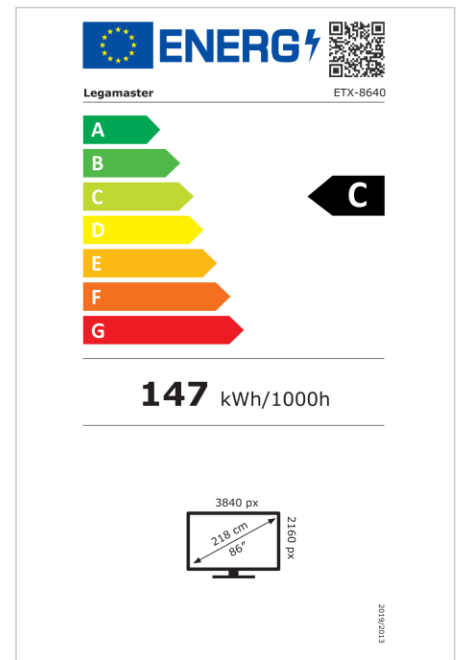

- Android 13 (upgradable)
- Etched anti-glare glass
- 3x HDMI input
- 1x HDMI output
- USB-C (up to 100W + DP 1.2)
- Built-in wireless sharing options (LegaShare)
- Zero-gap bonded panel with high contrast & brightness
- OPS slot
- High precision infrared technology with 50 touchpoints
- Free OTA updates
- Up to 8 years of warranty
- 1% for the Planet certified

Art.No. **7-803140-86AR**

GTIN **8713797109758**

EVOLVE 2 touch monitor

ETX-8640 AR

Display

- Display diagonal: 86 inch
- Display technology: LCD
- Panel type: IPS
- Backlight type: Direct LED
- Display resolution: 3840 x 2160 px | 4K Ultra HD
- Display brightness: 450 cd/m²
- Display number of colours: 1.073 billion colours
- Contrast ratio (static): 4000:1
- Contrast ratio (dynamic): Up to 10000:1
- Aspect ratio: 16:9
- Display refresh rate: 60 fps
- Response time: 8 ms
- Viewing angle: H: 178° / V: 178°
- Display control: IR remote controller, Keypad, RS-232C, Touch OSD, Ethernet
- Lifespan: 50000 hours
- Durability: 18/7
- Screen orientation: Landscape