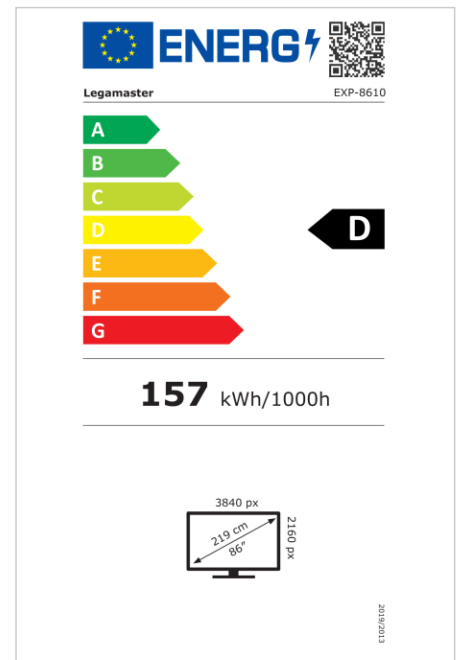

- Non-Os touch monitor
- High precision infrared technology
- Hardened glass + anti glare coating
- 3x HDMI 2.0 input
- 1x USB-C input (DP 1.2 + PD up to 100W)
- 40 touchpoints
- Easy to use mounting points (Easyfix)
- Up to 8 years of warranty
- 1% for the Planet certified

Art.No. **7-806110-86-EU**

GTIN **8713797110006**

EXPLORE 2 touch monitor

EXP-8610 EU

Display

- Display diagonal: 86 inch
- Display technology: LCD
- Panel type: IPS
- Backlight type: Direct LED
- Display resolution: 3840 x 2160 px | 4K Ultra HD
- Display brightness: 400 cd/m²
- Display number of colours: 1.073 billion colours
- Contrast ratio (static): 1200:1
- Contrast ratio (dynamic): 5000:1
- Aspect ratio: 16:9
- Display refresh rate: 60 fps
- Response time: 8 ms
- Viewing angle: H: 178° / V: 178°
- Display control: IR remote controller, Keypad, RS-232C, Touch OSD
- Lifespan: 50000 hours
- Durability: 18/7
- Screen orientation: Landscape

Touch system

- Touchscreen technology: High Precision Advanced Infrared
- Number of touch points: 40
- Touch accuracy: 2 mm
- Touch system response time: 5 ms
- Touch resolution: 32768 x 32768 px
- Touch interface: 2x USB 3.0 Type-B
- Touch operation: Finger, Glove, Palm, Stylus