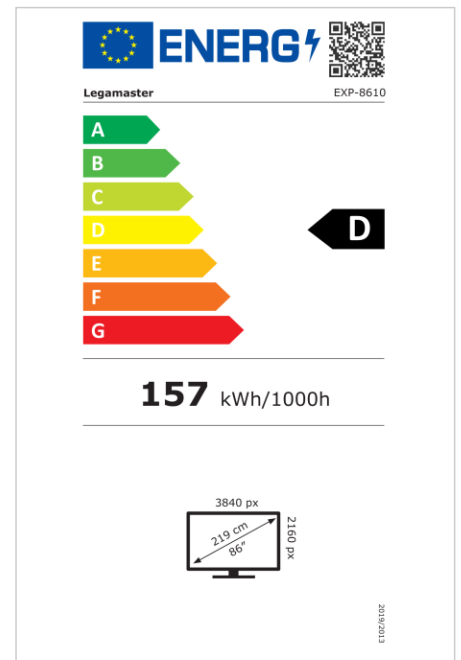

- Non-Os touch monitor
- High precision infrared technology
- Hardened glass + anti glare coating
- 3x HDMI 2.0 input
- 1x USB-C input (DP 1.2 + PD up to 100W)
- 40 touchpoints
- Easy to use mounting points (Easyfix)
- Up to 8 years of warranty
- 1% for the Planet certified

Art.No. **7-806110-86-CH**

GTIN **8713797110020**

EXPLORE 2 touch monitor

EXP-8610 CH

Display

- Display diagonal: 86 inch
- Display technology: LCD
- Panel type: IPS
- Backlight type: Direct LED
- Display resolution: 3840 x 2160 px | 4K Ultra HD
- Display brightness: 400 cd/m²
- Display number of colours: 1.073 billion colours
- Contrast ratio (static): 1200:1
- Contrast ratio (dynamic): 5000:1
- Aspect ratio: 16:9
- Display refresh rate: 60 fps
- Response time: 8 ms
- Viewing angle: H: 178° / V: 178°
- Display control: IR remote controller, Keypad, RS-232C, Touch OSD
- Lifespan: 50000 hours
- Durability: 18/7
- Screen orientation: Landscape

Touch system

- Touchscreen technology: High Precision Advanced Infrared
- Number of touch points: 40
- Touch accuracy: 2 mm
- Touch system response time: 5 ms
- Touch resolution: 32768 x 32768 px
- Touch interface: 2x USB 3.0 Type-B
- Touch operation: Finger, Glove, Palm, Stylus